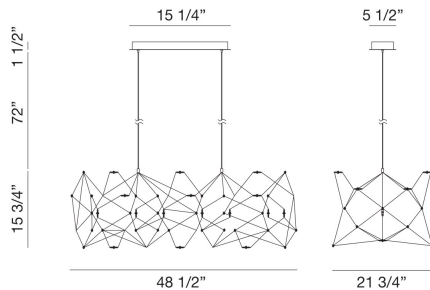

LEONARDELLI, MEDIUM LED CHANDELIER

PRODUCT DETAILS

No.	:	38037-026
Product Color	:	DARK CHROME (PLATED)
Product Material	:	METAL
Shade / Accent Material	:	~
Length	:	48"
Width	:	21.75"
Height	:	15.75"
Overall Height	:	88"
Weight	:	7.8lbs

ITEM NO.	FINISH	SHADE
38037-016	CHROME	
38037-026	DARK CHROME (PLATED)	

TECHNICAL DETAILS

Hanging Support Type	:	WIRE
Canopy / Backplate Length	:	15.25"
Canopy / Backplate Height	:	1.5"
Canopy / Backplate Width	:	5.5"
Location	:	DRY
Approval	:	
Title 24	:	Yes