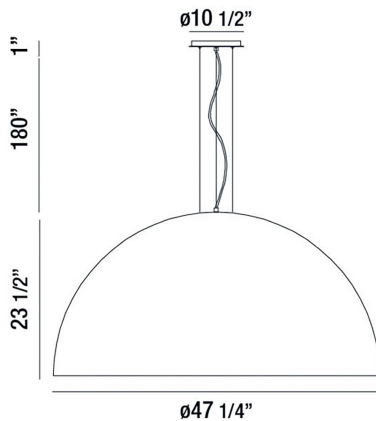

LAVERTON, 47" ROUND PENDANT

PRODUCT DETAILS

No.	:	37230-022
Product Color	:	BLACK/GOLD
Product Material	:	METAL
Shade / Accent Material	:	METAL
Diameter	:	47.25"
Height	:	23.5"
Overall Height	:	204.5"

LIGHT SOURCE DETAILS

Number of Bulbs	:	5
Light Source	:	Incandescent
Light Source Type	:	A19
Input Voltage	:	120V
Bulb Voltage	:	120V
Socket Type	:	E26
Wattage	:	60W
Total Wattage	:	300W
Bulb Included	:	No
Dimmable	:	Yes

OPTIONS AVAILABLE

ITEM NO.	FINISH	SHADE
37230-012	BLACK/WHITE	
37230-022	BLACK/GOLD	
37230-038	WHITE/WHITE	
37230-045	ALUMINUM/WHITE	

TECHNICAL DETAILS

Hanging Support Type	:	WIRE
Hanging Support Length	:	180"
Canopy / Backplate Height	:	1"
Canopy / Backplate Dia.	:	10.5"
Approval	:	