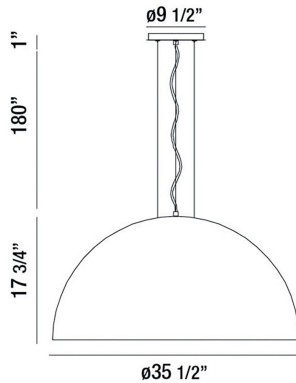

### PRODUCT DETAILS

No.	:	37224-028
Product Color	:	BLACK/GOLD
Product Material	:	METAL
Shade / Accent Material	:	METAL
Diameter	:	35.5"
Height	:	17.75"
Overall Height	:	198.75"

### LIGHT SOURCE DETAILS

Number of Bulbs	:	3
Light Source	:	Incandescent
Light Source Type	:	A19
Input Voltage	:	120V
Bulb Voltage	:	120V
Socket Type	:	E26
Wattage	:	60W
Total Wattage	:	180W
Bulb Included	:	No
Dimmable	:	Yes

### TECHNICAL DETAILS

Hanging Support Type	:	WIRE
Hanging Support Length	:	180"
Canopy / Backplate Height	:	1"
Canopy / Backplate Dia.	:	9.5"
Approval	:	