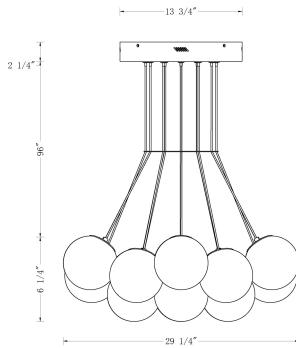

KEPLER, 19-LIGHT 29IN INTEGRATED LED GRAND CHANDELIER

OPTIONS AVAILABLE

ITEM NO.	FINISH	SHADE
46914-019	GOLD	WHITE

PRODUCT DETAILS

No.	:	46914-019
Product Color	:	GOLD
Product Material	:	METAL
Shade / Accent Colour	:	WHITE
Shade / Accent Material	:	ALABASTER
Length	:	29.25"
Width	:	29.25"
Diameter	:	29.25"
Height	:	6.25"
Overall Height	:	100.8"
Weight	:	86.9LBS
Shade Diameter	:	6"

LIGHT SOURCE DETAILS

Number of Bulbs	:	19 / 19
Light Source	:	LED / LED
Light Source Type	:	LED / INTEGRATED LED
Input Voltage	:	/ V
Bulb Voltage	:	120 / 120V
Socket Type	:	/ INTEGRATED
Wattage	:	5.1 / 5.1W
Total Wattage	:	96 / 96W
Delivered Lumens	:	8006 / 8006LM
Kelvin	:	3000 / 3000K
CRI	:	90 / 90
Bulb Included	:	YES / YES
Dimmable	:	YES / YES

TECHNICAL DETAILS

Hanging Support Type	:	AIRCRAFT CABLE
Canopy / Backplate Height	:	2.25"
Canopy / Backplate Dia.	:	13.75"
IP Rating	:	IP44
Location	:	DRY
Beam Angle	:	360

PROJECT INFORMATION

 Job Name: Date: Type: