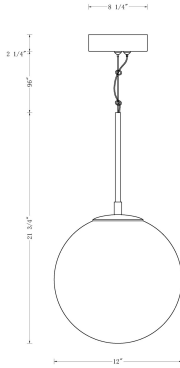

KEPLER, 12IN INTEGRATED LED PENDANT

OPTIONS AVAILABLE

| | | |
|-----------------|---------------|--------------|
| ITEM NO. | FINISH | SHADE |
| 46766-014 | GOLD | WHITE |

PRODUCT DETAILS

| | | |
|-------------------------|---|-----------|
| No. | : | 46766-014 |
| Product Color | : | GOLD |
| Product Material | : | METAL |
| Shade / Accent Colour | : | WHITE |
| Shade / Accent Material | : | ALABASTER |
| Length | : | 12" |
| Width | : | 12" |
| Diameter | : | 12" |
| Height | : | 21.75" |
| Overall Height | : | 110" |
| Weight | : | 22LBS |
| Shade Diameter | : | 6.7" |

TECHNICAL DETAILS

| | | |
|---------------------------|---|----------------|
| Hanging Support Type | : | AIRCRAFT CABLE |
| Canopy / Backplate Height | : | 2.25" |
| Canopy / Backplate Dia. | : | 8.25" |
| IP Rating | : | IP44 |
| Beam Angle | : | 360 |