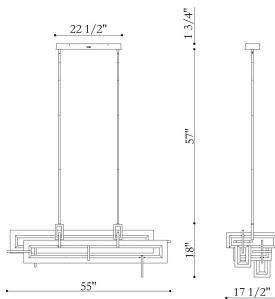

INIZIO, 55IN INTEGRATED LED LINEAR CHANDELIER

PRODUCT DETAILS

No.	:	46806-017
Product Color	:	MATTE BLACK
Product Material	:	METAL
Shade / Accent Colour	:	WHITE
Shade / Accent Material	:	ACRYLIC
Length	:	55"
Width	:	17.5"
Height	:	18"
Overall Height	:	77"
Weight	:	38LBS
Shade Height	:	4.75"
Shade Diameter	:	4.5"

LIGHT SOURCE DETAILS

Number of Bulbs	:	1
Light Source	:	LED
Light Source Type	:	LED / INTEGRATED LED
Bulb Voltage	:	120V
Socket Type	:	INTEGRATED
Wattage	:	150W
Total Wattage	:	150W
Delivered Lumens	:	4315LM
Kelvin	:	3000K
CRI	:	90
Bulb Included	:	YES
Dimmable	:	YES

OPTIONS AVAILABLE

ITEM NO.	FINISH	SHADE
46806-017	MATTE BLACK	WHITE
46806-024	MATTE GOLD	WHITE

TECHNICAL DETAILS

Hanging Support Type	:	ROD
Canopy / Backplate Length	:	22.5"
Canopy / Backplate Height	:	1.75"
Canopy / Backplate Width	:	5.5"
IP Rating	:	IP22
Location	:	DRY
Beam Angle	:	360