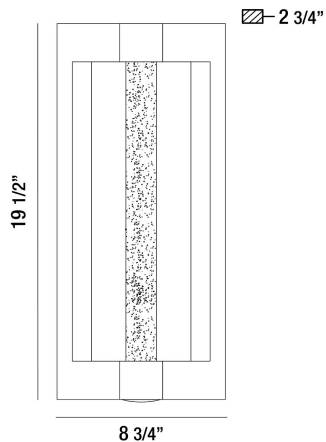

HANSON, WALL MOUNT

PRODUCT DETAILS

No.	:	35947-011
Product Color	:	BLACK
Shade / Accent Colour	:	CLEAR BUBBLED GLASS
Width	:	8.75"
Height	:	19.5"
Ext	:	3"
Weight	:	9.6lbs

LIGHT SOURCE DETAILS

Light Source Type	:	INTEGRATED LED
Input Voltage	:	120V
Bulb Voltage	:	120V
Socket Type	:	LED
Total Wattage	:	13.5W
Delivered Lumens	:	345lm
Kelvin	:	3000K
CRI	:	85
Dimmable	:	Yes

OPTIONS AVAILABLE

ITEM NO.	FINISH	SHADE
35947-011	BLACK	CLEAR BUBBLED GLASS

TECHNICAL DETAILS

Canopy / Backplate Length	:	19.25"
Canopy / Backplate Height	:	0.75"
Canopy / Backplate Width	:	5"
IP Rating	:	44
Location	:	WET
Approval	:	
Title 24	:	Yes