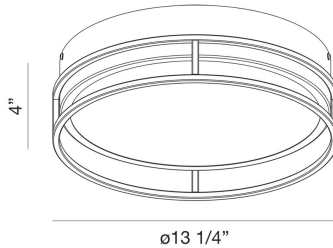

GRAFICE, SMA LED FLUSHOUNT

PRODUCT DETAILS

No.	:	39315-014
Product Color	:	BLACK
Shade / Accent Colour	:	GOLD
Diameter	:	13.25"
Height	:	4"
Weight	:	6lbs

LIGHT SOURCE DETAILS

Light Source Type	:	INTEGRATED LED
Input Voltage	:	120V
Bulb Voltage	:	DC 36V
Socket Type	:	LED
Total Wattage	:	20W
Delivered Lumens	:	900lm
Kelvin	:	3000K
CRI	:	90
Dimmable	:	Yes

OPTIONS AVAILABLE

ITEM NO.	FINISH	SHADE
39315-014	BLACK	GOLD
39315-021	BLACK	CHROME

TECHNICAL DETAILS

Canopy / Backplate Height	:	2.5"
Canopy / Backplate Dia.	:	12.75"

PROJECT INFORMATION

Job Name: Date: Type: