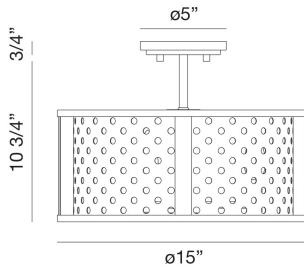

GRADO, 3 LT SEMI-FLUSH

PRODUCT DETAILS

No.	:	39415-028
Product Color	:	GOLD
Shade / Accent Colour	:	GOLD
Diameter	:	15"
Height	:	11"
Weight	:	10.5lbs

LIGHT SOURCE DETAILS

Number of Bulbs	:	3
Light Source	:	Incandescent
Light Source Type	:	B10
Input Voltage	:	120V
Bulb Voltage	:	120V
Socket Type	:	E12
Wattage	:	60W
Total Wattage	:	180W
Bulb Included	:	No
Dimmable	:	Yes

OPTIONS AVAILABLE

ITEM NO.	FINISH	SHADE
39415-011	CHROME	CHROME
39415-028	GOLD	GOLD

TECHNICAL DETAILS

Canopy / Backplate Height	:	0.75"
Canopy / Backplate Dia.	:	5"

PROJECT INFORMATION

 Job Name: Date: Type: