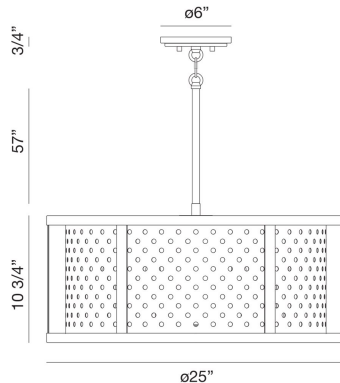

GRADO, 6 LT PENDANT

PRODUCT DETAILS

No.	:	39416-025
Product Color	:	GOLD
Shade / Accent Colour	:	GOLD
Diameter	:	25"
Height	:	10.75"
Weight	:	18lbs

LIGHT SOURCE DETAILS

Number of Bulbs	:	6
Light Source	:	Incandescent
Light Source Type	:	B10
Input Voltage	:	120V
Bulb Voltage	:	120V
Socket Type	:	E12
Wattage	:	60W
Total Wattage	:	360W
Bulb Included	:	No
Dimmable	:	Yes

OPTIONS AVAILABLE

ITEM NO.	FINISH	SHADE
39416-018	CHROME	CHROME
39416-025	GOLD	GOLD

TECHNICAL DETAILS

Hanging Support Type	:	ROD
Hanging Support Length	:	57"
Canopy / Backplate Height	:	0.75"
Canopy / Backplate Dia.	:	6"