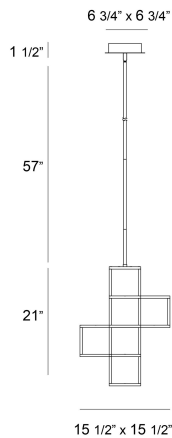

### PRODUCT DETAILS

No.	:	38260-029
Product Color	:	BLACK
Product Material	:	METAL
Shade / Accent Material	:	~
Length	:	15.5"
Width	:	15.5"
Height	:	21"
Overall Height	:	78"
Weight	:	12.7lbs

### TECHNICAL DETAILS

Hanging Support Type	:	ROD
Hanging Support Length	:	57"
Rods Included	:	3"+6"+12"+18"+18"
Canopy / Backplate Length	:	6.75"
Canopy / Backplate Height	:	1.5"
Canopy / Backplate Width	:	6.75"
Location	:	DRY
Approval	:	
Title 24	:	Yes