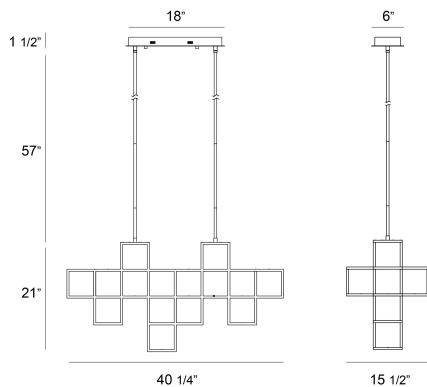

FERRO, 9 LIGHT LINEAR LED CHANDELIER

PRODUCT DETAILS

No.	:	38258-026
Product Color	:	BLACK
Product Material	:	METAL
Shade / Accent Material	:	~
Length	:	40.25"
Width	:	15.5"
Height	:	21"
Overall Height	:	78"
Weight	:	26.4lbs

ITEM NO.	FINISH	SHADE
38258-015	GOLD	
38258-026	BLACK	

TECHNICAL DETAILS

Hanging Support Type	:	ROD
Hanging Support Length	:	57"
Rods Included	:	3"+6"+12"+18"+18"
Canopy / Backplate Length	:	18"
Canopy / Backplate Height	:	1.5"
Canopy / Backplate Width	:	6"
Location	:	DRY
Approval	:	
Title 24	:	Yes