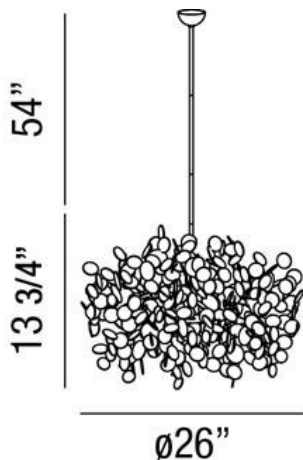

DIVO, 26" ROUND PENDANT

OPTIONS AVAILABLE

ITEM NO.	FINISH	SHADE
25623-017	POLISHED NICKEL	POLISHED NICKEL

PRODUCT DETAILS

No.	:	25623-017
Product Color	:	POLISHED NICKEL
Product Material	:	METAL
Shade / Accent Colour	:	POLISHED NICKEL
Shade / Accent Material	:	METAL ACCENTS
Diameter	:	26"
Height	:	13.75"
Overall Height	:	67.75"
Weight	:	11.2lbs

TECHNICAL DETAILS

Light Direction	:	Down
Hanging Support Type	:	ROD
Hanging Support Length	:	54"
Rods Included	:	6" +12" +18" +18"
Canopy / Backplate Height	:	2.5"
Canopy / Backplate Dia.	:	5"
Adjustable Lamp Head	:	No
Location	:	DRY
Approval	:	