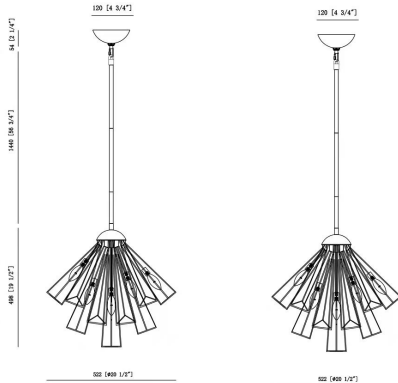

DENDELIO, 7-LIGHT PENDANT

 BARBARA OWENS
 DESIGN

PRODUCT DETAILS

No.	:	43862-016
Product Color	:	BLACK
Diameter	:	20"
Height	:	20"

LIGHT SOURCE DETAILS

Number of Bulbs	:	7
Light Source	:	Incandescent
Light Source Type	:	B10
Input Voltage	:	120V
Bulb Voltage	:	120V
Socket Type	:	E12
Wattage	:	40W
Total Wattage	:	280W
Bulb Included	:	No
Dimmable	:	Yes

OPTIONS AVAILABLE

ITEM NO.	FINISH	SHADE
43862-016	BLACK	
43862-028	GOLD	

TECHNICAL DETAILS

Hanging Support Type	:	ROD
Hanging Support Length	:	57"
Canopy / Backplate Height	:	2.25"
Canopy / Backplate Dia.	:	4.75"
Location	:	DRY