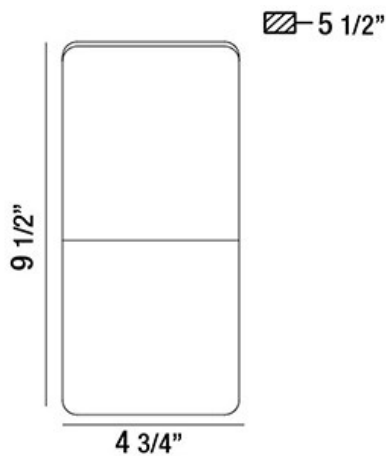

DELROY, WALL MOUNT

PRODUCT DETAILS

No.	:	30146-013
Product Color	:	ALUMINUM
Product Material	:	METAL
Width	:	4.75"
Height	:	9.5"
Ext	:	5.5"
Weight	:	1.8lbs

LIGHT SOURCE DETAILS

Light Source Type	:	INTEGRATED LED
Input Voltage	:	120V
Bulb Voltage	:	120V
Total Wattage	:	5W
Initial Lumens	:	390lm
Kelvin	:	3000K
CRI	:	80+
Dimmable	:	Yes

OPTIONS AVAILABLE

ITEM NO.	FINISH	SHADE
30146-013	ALUMINUM	

TECHNICAL DETAILS

Canopy / Backplate Length	:	4.5"
Canopy / Backplate Height	:	1.25"
Canopy / Backplate Width	:	4.5"
Adjustable Lamp Head	:	No
Mounting	:	Up or Down
Location	:	DRY
Approval	:	