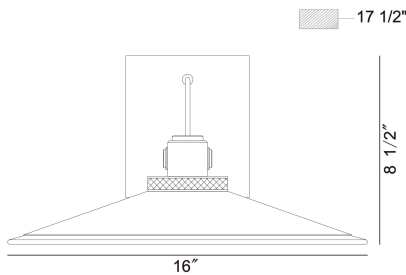

DECKARD, 16IN INTEGRATED LED OUTDOOR WALL LANTERN

PRODUCT DETAILS

No.	:	47357-013
Product Color	:	GOLD-BLACK MIX
Product Material	:	GOL-BLK
Shade / Accent Colour	:	FROSTED
Shade / Accent Material	:	GLASS
Diameter	:	16"
Height	:	8.5"
Ext	:	17.75"
Weight	:	9.4LBS
Shade Height	:	2"
Shade Diameter	:	16"

TECHNICAL DETAILS

Hanging Support Type	:	J-BOX
Canopy / Backplate Length	:	5.5"
Canopy / Backplate Height	:	6.25"
Canopy / Backplate Width	:	1.5"
IP Rating	:	IP44
Beam Angle	:	180

PROJECT INFORMATION

 Job Name: Date: Type: