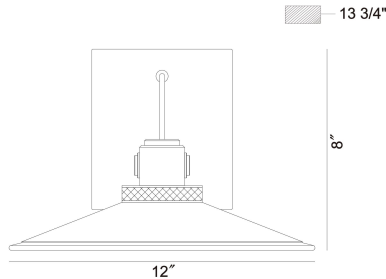

DECKARD, 12IN INTEGRATED LED OUTDOOR WALL LANTERN

PRODUCT DETAILS

No.	:	47356-016
Product Color	:	GOLD-BLACK MIX
Product Material	:	GOL-BLK
Shade / Accent Colour	:	FROSTED
Shade / Accent Material	:	GLASS
Diameter	:	12"
Height	:	8"
Ext	:	13.75"
Weight	:	6.3LBS
Shade Height	:	2"
Shade Diameter	:	12"

TECHNICAL DETAILS

Hanging Support Type	:	J-BOX
Canopy / Backplate Length	:	5.5"
Canopy / Backplate Height	:	6.25"
Canopy / Backplate Width	:	1.5"
IP Rating	:	IP44
Beam Angle	:	180

PROJECT INFORMATION

Job Name: Date: Type: