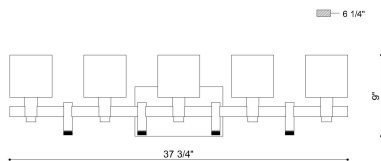

DECATO, 5-LIGHT 38IN VANITY

OPTIONS AVAILABLE

ITEM NO.	FINISH	SHADE
46813-015	MATTE BLACK	CLEAR
46813-022	SATIN NICKEL	CLEAR

PRODUCT DETAILS

No.	:	46813-015
Product Color	:	MATTE BLACK
Product Material	:	METAL
Shade / Accent Colour	:	CLEAR
Shade / Accent Material	:	GLASS
Length	:	37.75"
Width	:	5.5"
Height	:	9"
Overall Height	:	9.1"
Ext	:	6.25"
Weight	:	5.5LBS
Shade Length	:	15.7"
Shade Height	:	0.16"
Shade Diameter	:	15.7"

TECHNICAL DETAILS

Light Direction	:	UP
Hanging Support Type	:	J-BOX
Canopy / Backplate Length	:	9.75"
Canopy / Backplate Height	:	5.5"
Canopy / Backplate Width	:	1"
IP Rating	:	IP44
Location	:	DAMP
Beam Angle	:	360