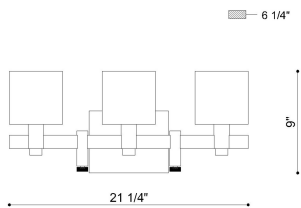

DECATO, 3-LIGHT 21IN VANITY

OPTIONS AVAILABLE

ITEM NO.	FINISH	SHADE
46812-018	MATTE BLACK	CLEAR
46812-025	SATIN NICKEL	CLEAR

PRODUCT DETAILS

No.	:	46812-018
Product Color	:	MATTE BLACK
Product Material	:	METAL
Shade / Accent Colour	:	CLEAR
Shade / Accent Material	:	GLASS
Length	:	21.25"
Width	:	5.5"
Height	:	9"
Overall Height	:	9.1"
Ext	:	6.25"
Weight	:	6.2LBS
Shade Height	:	0.16"
Shade Diameter	:	11.8"

TECHNICAL DETAILS

Light Direction	:	UP
Hanging Support Type	:	J-BOX
Canopy / Backplate Length	:	7"
Canopy / Backplate Height	:	5.5"
Canopy / Backplate Width	:	1"
IP Rating	:	IP44
Location	:	DAMP
Beam Angle	:	360