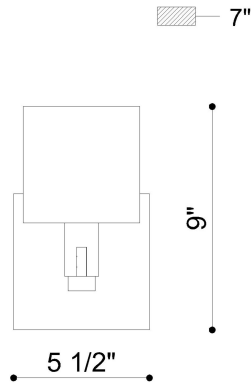

DECATO, 9IN WALL SCONCE

OPTIONS AVAILABLE

ITEM NO.	FINISH	SHADE
46811-011	MATTE BLACK	CLEAR
46811-028	SATIN NICKEL	CLEAR

PRODUCT DETAILS

No.	:	46811-011
Product Color	:	MATTE BLACK
Product Material	:	METAL
Shade / Accent Colour	:	CLEAR
Shade / Accent Material	:	GLASS
Length	:	5.5"
Width	:	5.5"
Height	:	9"
Overall Height	:	9.1"
Ext	:	7"
Weight	:	2.3LBS
Shade Height	:	4.7"
Shade Diameter	:	4.7"

LIGHT SOURCE DETAILS

Number of Bulbs	:	1 / 1
Light Source	:	/
Light Source Type	:	B10 / E12
Input Voltage	:	/ V
Bulb Voltage	:	120 / 120V
Socket Type	:	E12 / E12
Wattage	:	40 / 40W
Total Wattage	:	40 / 40W
Bulb Included	:	NO / NO
Dimmable	:	YES / YES

TECHNICAL DETAILS

Light Direction	:	UP
Hanging Support Type	:	J-BOX
Canopy / Backplate Length	:	5.5"
Canopy / Backplate Height	:	5.5"
Canopy / Backplate Width	:	1"
IP Rating	:	IP44
Location	:	DAMP
Beam Angle	:	360