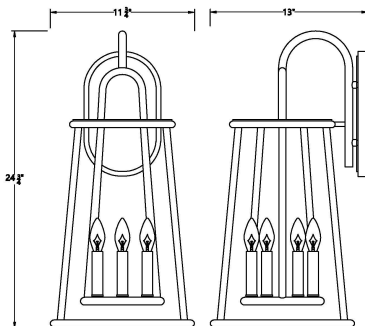

### PRODUCT DETAILS

No.	:	42721-017
Product Color	:	SATIN BLACK
Product Material	:	POWDER COATING OVER GALVANIZED STEEL
Shade / Accent Colour	:	CLEAR GLASS
Shade / Accent Material	:	GLASS
Width	:	11.75"
Height	:	22.25"
Ext	:	13"

### LIGHT SOURCE DETAILS

Number of Bulbs	:	6
Light Source Type	:	B10
Input Voltage	:	120V
Bulb Voltage	:	120V
Socket Type	:	E12
Wattage	:	60W
Total Wattage	:	360W
Bulb Included	:	No
Dimmable	:	Yes

### TECHNICAL DETAILS

Canopy / Backplate Length	:	11"
Canopy / Backplate Width	:	5.5"
Location	:	WET
Approval	:	

42721