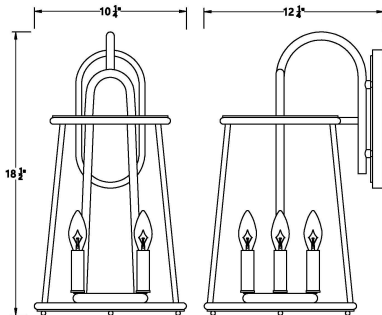

DAULLE, 4 LT WALL SCONCE

PRODUCT DETAILS

No.	:	42720-010
Product Color	:	SATIN BLACK
Product Material	:	POWDER COATING OVER GALVANIZED STEEL
Shade / Accent Colour	:	CLEAR GLASS
Shade / Accent Material	:	GLASS
Width	:	10.25"
Height	:	18.5"
Ext	:	12.25"

LIGHT SOURCE DETAILS

Number of Bulbs	:	4
Light Source Type	:	B10
Input Voltage	:	120V
Bulb Voltage	:	120V
Socket Type	:	E12
Wattage	:	60W
Total Wattage	:	240W
Bulb Included	:	No
Dimmable	:	Yes

OPTIONS AVAILABLE

ITEM NO.	FINISH	SHADE
42720-010	SATIN BLACK	CLEAR GLASS

TECHNICAL DETAILS

Canopy / Backplate Length	:	9.5"
Canopy / Backplate Width	:	5"
Location	:	WET
Approval	:	

42720

PROJECT INFORMATION

Job Name: Date: Type: