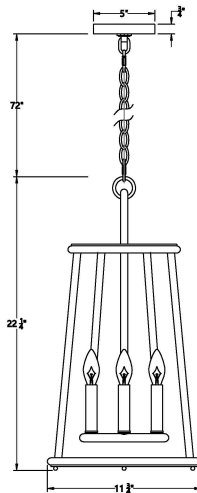

DAULLE, 6 LT PENDANT

PRODUCT DETAILS

| | | |
|-------------------------|---|--------------------------------------|
| No. | : | 42722-014 |
| Product Color | : | SATIN BLACK |
| Product Material | : | POWDER COATING OVER GALVANIZED STEEL |
| Shade / Accent Colour | : | CLEAR GLASS |
| Shade / Accent Material | : | GLASS |
| Diameter | : | 11.75" |
| Height | : | 22.25" |

LIGHT SOURCE DETAILS

| | | |
|-------------------|---|------|
| Number of Bulbs | : | 6 |
| Light Source Type | : | B10 |
| Input Voltage | : | 120V |
| Bulb Voltage | : | 120V |
| Socket Type | : | E12 |
| Wattage | : | 60W |
| Total Wattage | : | 360W |
| Bulb Included | : | No |
| Dimmable | : | Yes |

OPTIONS AVAILABLE

| | | |
|-----------------|---------------|--------------|
| ITEM NO. | FINISH | SHADE |
| 42722-014 | SATIN BLACK | CLEAR GLASS |

42722

TECHNICAL DETAILS

| | | |
|-------------------------|---|---|
| Canopy / Backplate Dia. | : | 5" |
| Location | : | WET |
| Approval | : |  |