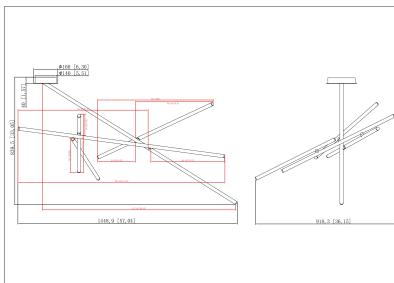

CROSSROADS, 57" CEILING MOUNT

PRODUCT DETAILS

No.	:	36249-039
Product Color	:	ANTIQUE BRASS
Product Material	:	METAL
Shade / Accent Colour	:	FROSTED
Shade / Accent Material	:	ACRYLIC
Length	:	57"
Width	:	36.25"
Height	:	33"
Weight	:	8.1lbs

LIGHT SOURCE DETAILS

Light Source Type	:	INTEGRATED LED
Input Voltage	:	120V
Bulb Voltage	:	120V
Total Wattage	:	9W
Delivered Lumens	:	590lm
Kelvin	:	3000K
CRI	:	90+
Dimmable	:	Yes

OPTIONS AVAILABLE

ITEM NO.	FINISH	SHADE
36249-015	BLACK	FROSTED
36249-022	SATIN NICKEL	FROSTED
36249-039	ANTIQUE BRASS	FROSTED

TECHNICAL DETAILS

Canopy / Backplate Height	:	1.5"
Canopy / Backplate Dia.	:	6.25"
Location	:	DRY
Approval	:	

PROJECT INFORMATION

 Job Name: Date: Type:

 Comments: