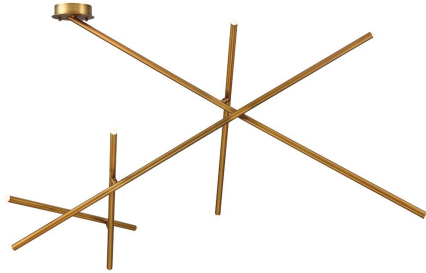

CROSSROADS, 57" CEILING MOUNT

PRODUCT DETAILS

No.	:	36249-039
Product Color	:	ANTIQUE BRASS
Product Material	:	METAL
Shade / Accent Colour	:	FROSTED
Shade / Accent Material	:	ACRYLIC
Length	:	57"
Width	:	36.25"
Height	:	33"
Weight	:	8.1lbs

LIGHT SOURCE DETAILS

Light Source Type	:	INTEGRATED LED
Input Voltage	:	120V
Bulb Voltage	:	120V
Total Wattage	:	9W
Delivered Lumens	:	590lm
Kelvin	:	3000K
CRI	:	90+
Dimmable	:	Yes

OPTIONS AVAILABLE

ITEM NO.	FINISH	SHADE
36249-015	BLACK	FROSTED
36249-022	SATIN NICKEL	FROSTED
36249-039	ANTIQUE BRASS	FROSTED

TECHNICAL DETAILS

Canopy / Backplate Height	:	1.5"
Canopy / Backplate Dia.	:	6.25"
Location	:	DRY
Approval	:	

PROJECT INFORMATION

 Job Name: Date: Type:

 Comments: