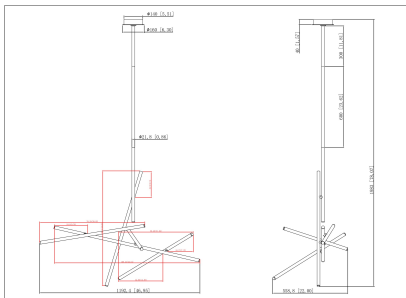

CROSSROADS, 47" CHANDELIER

PRODUCT DETAILS

No.	:	36250-011
Product Color	:	BLACK
Product Material	:	METAL
Shade / Accent Colour	:	FROSTED
Shade / Accent Material	:	ACRYLIC
Length	:	47"
Width	:	22"
Height	:	40.5"
Overall Height	:	78"
Weight	:	9.4lbs

ITEM NO.	FINISH	SHADE
36250-011	BLACK	FROSTED
36250-028	SATIN NICKEL	FROSTED
36250-035	ANTIQUÉ BRASS	FROSTED

TECHNICAL DETAILS

Hanging Support Type	:	ROD
Hanging Support Length	:	36"
Rods Included	:	12"+24"
Canopy / Backplate Height	:	1.5"
Canopy / Backplate Dia.	:	6.25"
Location	:	DRY
Approval	:	