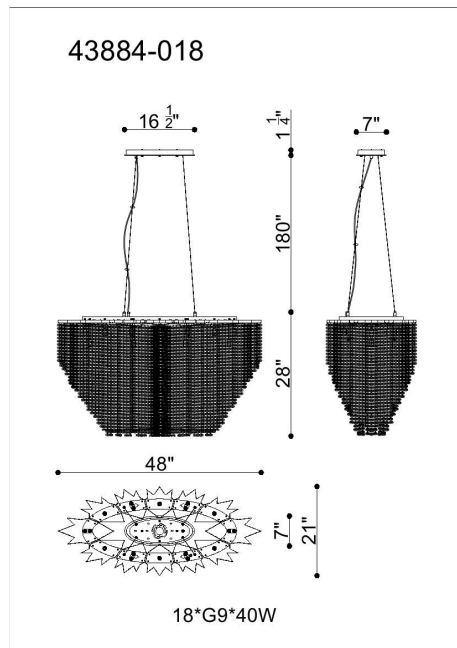

COHEN, 12 LT CHANDELIER

PRODUCT DETAILS

No.	:	43884-018
Product Color	:	CHROME
Length	:	48"
Width	:	21"
Height	:	28"
Weight	:	66lbs

LIGHT SOURCE DETAILS

Number of Bulbs	:	9 / 9
Light Source	:	Incandescent / Halogen
Light Source Type	:	G9 / GU10
Input Voltage	:	120 / 120V
Bulb Voltage	:	120 / 120V
Socket Type	:	G9 /
Wattage	:	40 / 50W
Total Wattage	:	360 / 500W
Bulb Included	:	No / No
Dimmable	:	Yes / Yes

OPTIONS AVAILABLE

ITEM NO.	FINISH	SHADE
43884-018	CHROME	

TECHNICAL DETAILS

Hanging Support Type	:	WIRE
Hanging Support Length	:	144"
Canopy / Backplate Length	:	16.5"
Canopy / Backplate Height	:	1.25"
Canopy / Backplate Width	:	7"
Location	:	DRY