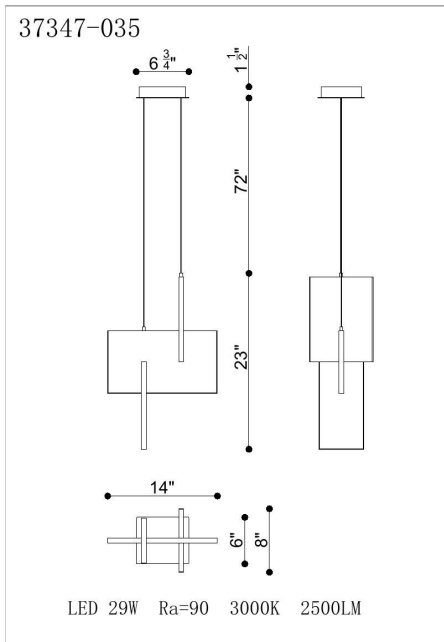

COBURG, SMALL LED PENDANT

PRODUCT DETAILS

No.	:	37347-035
Product Color	:	ALUMINUM OXIDE
Product Material	:	METAL
Shade / Accent Material	:	~
Length	:	14"
Width	:	8"
Height	:	23"
Overall Height	:	95"
Weight	:	7.1lbs

LIGHT SOURCE DETAILS

Light Source Type	:	INTEGRATED LED
Input Voltage	:	120V
Bulb Voltage	:	120V
Socket Type	:	LED
Total Wattage	:	29W
Delivered Lumens	:	800lm
Kelvin	:	3000K
CRI	:	90+
Dimmable	:	Yes

OPTIONS AVAILABLE

ITEM NO.	FINISH	SHADE
37347-017	ANODIZED GOLD	
37347-023	BLACK	
37347-035	ALUMINUM OXIDE	

TECHNICAL DETAILS

Hanging Support Type	:	WIRE
Hanging Support Length	:	72"
Canopy / Backplate Length	:	6.75"
Canopy / Backplate Height	:	1.5"
Canopy / Backplate Width	:	6"
Location	:	DRY
Approval	:	
Title 24	:	Yes