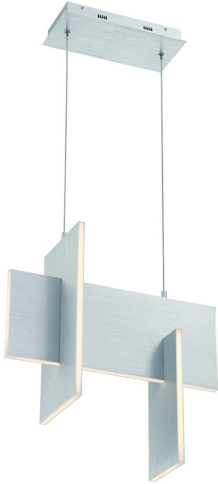

COBURG, LARGE LED PENDANT

PRODUCT DETAILS

No.	:	37346-038
Product Color	:	ALUMINUM OXIDE
Product Material	:	METAL
Shade / Accent Material	:	~
Length	:	20"
Width	:	8"
Height	:	19.25"
Overall Height	:	92"
Weight	:	10.3lbs

LIGHT SOURCE DETAILS

Light Source Type	:	INTEGRATED LED
Input Voltage	:	120V
Bulb Voltage	:	120V
Socket Type	:	LED
Total Wattage	:	35W
Delivered Lumens	:	910lm
Kelvin	:	3000K
CRI	:	90+
Dimmable	:	Yes

OPTIONS AVAILABLE

ITEM NO.	FINISH	SHADE
37346-010	ANODIZED GOLD	
37346-027	BLACK	
37346-038	ALUMINUM OXIDE	

TECHNICAL DETAILS

Hanging Support Type	:	WIRE
Hanging Support Length	:	72"
Canopy / Backplate Length	:	12.5"
Canopy / Backplate Height	:	1.5"
Canopy / Backplate Width	:	5.5"
Location	:	DRY
Approval	:	
Title 24	:	Yes