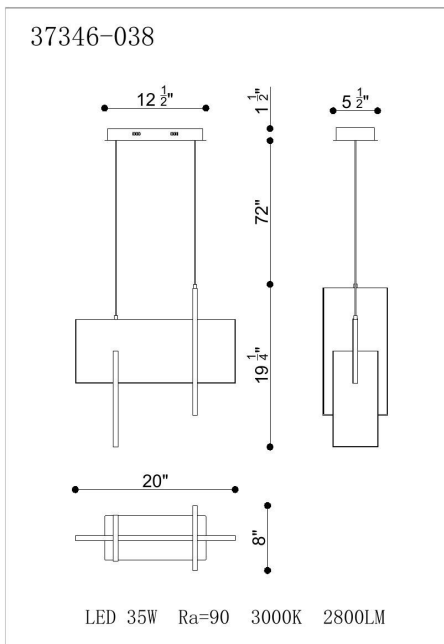

COBURG, LARGE LED PENDANT

PRODUCT DETAILS

No.	:	37346-038
Product Color	:	ALUMINUM OXIDE
Product Material	:	METAL
Shade / Accent Material	:	~
Length	:	20"
Width	:	8"
Height	:	19.25"
Overall Height	:	92"
Weight	:	10.3lbs

LIGHT SOURCE DETAILS

Light Source Type	:	INTEGRATED LED
Input Voltage	:	120V
Bulb Voltage	:	120V
Socket Type	:	LED
Total Wattage	:	35W
Delivered Lumens	:	910lm
Kelvin	:	3000K
CRI	:	90+
Dimmable	:	Yes

OPTIONS AVAILABLE

ITEM NO.	FINISH	SHADE
37346-010	ANODIZED GOLD	
37346-027	BLACK	
37346-038	ALUMINUM OXIDE	

TECHNICAL DETAILS

Hanging Support Type	:	WIRE
Hanging Support Length	:	72"
Canopy / Backplate Length	:	12.5"
Canopy / Backplate Height	:	1.5"
Canopy / Backplate Width	:	5.5"
Location	:	DRY
Approval	:	
Title 24	:	Yes