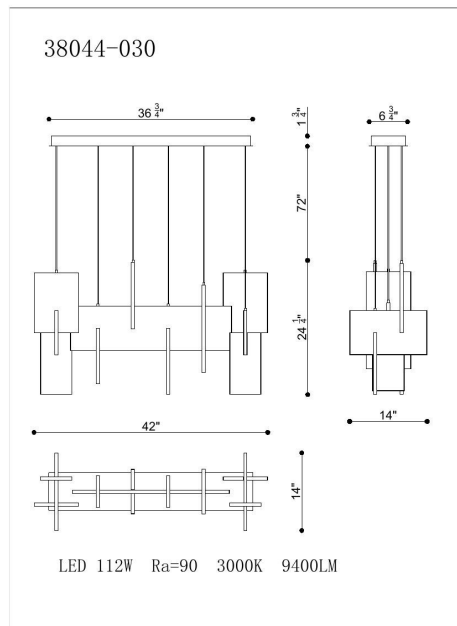

COBURG, EXTRA LARGE LINEAR LED CHANDELIER

PRODUCT DETAILS

No.	:	38044-030
Product Color	:	ALUMINUM OXIDE
Product Material	:	METAL
Shade / Accent Material	:	~
Length	:	42"
Width	:	14"
Height	:	23"
Overall Height	:	96.75"
Weight	:	35.2lbs

LIGHT SOURCE DETAILS

Light Source Type	:	INTEGRATED LED
Input Voltage	:	120V
Bulb Voltage	:	24V
Socket Type	:	LED
Total Wattage	:	129W
Delivered Lumens	:	2900lm
Kelvin	:	3000K
CRI	:	90
Dimmable	:	Yes

OPTIONS AVAILABLE

ITEM NO.	FINISH	SHADE
38044-014	GOLD	
38044-021	BLACK	
38044-030	ALUMINUM OXIDE	

TECHNICAL DETAILS

Hanging Support Type	:	WIRE
Canopy / Backplate Length	:	36.5"
Canopy / Backplate Height	:	1.75"
Canopy / Backplate Width	:	7"
Location	:	DRY
Approval	:	
Title 24	:	Yes