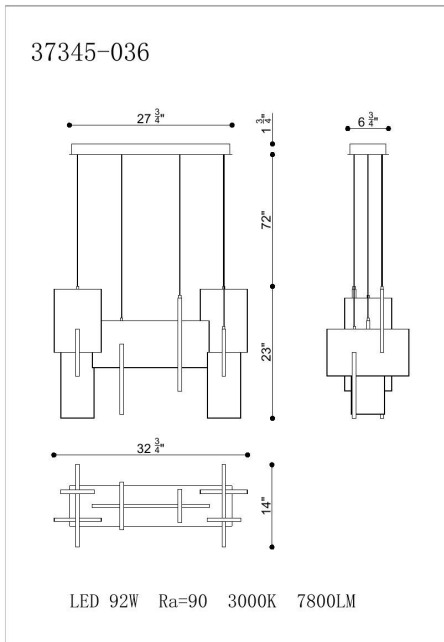

COBURG, LARGE LINEAR LED CHANDELIER

PRODUCT DETAILS

No.	:	37345-036
Product Color	:	ALUMINUM OXIDE
Product Material	:	METAL
Shade / Accent Material	:	ACRYLIC
Length	:	32.75"
Width	:	14"
Height	:	23"
Overall Height	:	96.75"
Weight	:	29lbs

LIGHT SOURCE DETAILS

Light Source Type	:	INTEGRATED LED
Input Voltage	:	120V
Bulb Voltage	:	120V
Socket Type	:	LED
Total Wattage	:	93W
Delivered Lumens	:	1950lm
Kelvin	:	3000K
CRI	:	90+
Dimmable	:	Yes

OPTIONS AVAILABLE

ITEM NO.	FINISH	SHADE
37345-013	ANODIZED GOLD	
37345-025	BLACK	
37345-036	ALUMINUM OXIDE	

TECHNICAL DETAILS

Hanging Support Type	:	AIRCRAFT CABLE
Hanging Support Length	:	72"
Canopy / Backplate Length	:	27.75"
Canopy / Backplate Height	:	1.75"
Canopy / Backplate Width	:	6.75"
Location	:	DRY
Approval	:	
Title 24	:	Yes