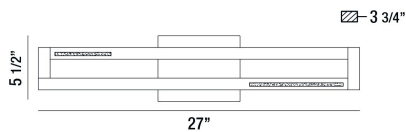

### PRODUCT DETAILS

|                         |   |               |
|-------------------------|---|---------------|
| No.                     | : | 35729-013     |
| Product Color           | : | CHROME        |
| Product Material        | : | METAL         |
| Shade / Accent Colour   | : | CLEAR         |
| Shade / Accent Material | : | CRYSTAL INLAY |
| Width                   | : | 27"           |
| Height                  | : | 5.5"          |
| Ext                     | : | 3.75"         |
| Weight                  | : | 4.1lbs        |

### TECHNICAL DETAILS

|                           |   |   |
|---------------------------|---|---|
| Canopy / Backplate Length | : | 1"  |
| Canopy / Backplate Height | : | 5.5"  |
| Mounting                  | : | Up or Down  |
| Location                  | : | DAMP  |
| Approval                  | : |  |