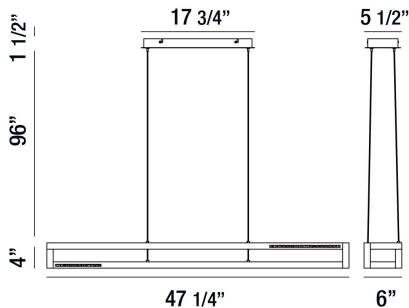

CLINTON, 47" LINEAR CHANDELIER

PRODUCT DETAILS

No.	:	35728-016
Product Color	:	CHROME
Product Material	:	METAL
Shade / Accent Colour	:	CLEAR
Shade / Accent Material	:	CRYSTAL
Length	:	47.25"
Width	:	6"
Height	:	4"
Overall Height	:	101.5"
Weight	:	9.7lbs

ITEM NO.	FINISH	SHADE
35728-016	CHROME	CLEAR

TECHNICAL DETAILS

Hanging Support Type	:	AIRCRAFT CABLE
Hanging Support Length	:	96"
Canopy / Backplate Length	:	17.75"
Canopy / Backplate Height	:	1.5"
Canopy / Backplate Width	:	5.5"
Location	:	DRY
Approval	:	