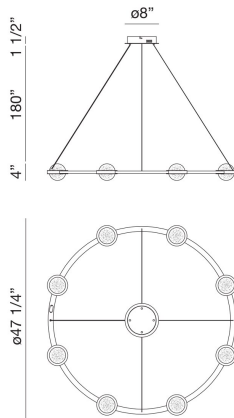

### PRODUCT DETAILS

No.	:	39309-013
Product Color	:	BLACK
Shade / Accent Colour	:	BLACK
Diameter	:	47.5"
Height	:	4"
Weight	:	30.9lbs

### TECHNICAL DETAILS

Hanging Support Type	:	AIRCRAFT CABLE
Hanging Support Length	:	180"
Canopy / Backplate Height	:	1.5"
Canopy / Backplate Dia.	:	8"