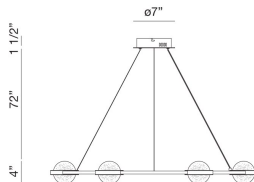

CIRCOLO, 6LT LED CHANDELIER

PRODUCT DETAILS

No.	:	39308-016
Product Color	:	BLACK
Shade / Accent Colour	:	BLACK
Diameter	:	35.5"
Height	:	4"
Weight	:	23.2lbs

LIGHT SOURCE DETAILS

Light Source Type	:	INTEGRATED LED
Input Voltage	:	120V
Bulb Voltage	:	120V
Socket Type	:	LED
Total Wattage	:	34W
Delivered Lumens	:	2200lm
Kelvin	:	3500K
CRI	:	90
Dimmable	:	Yes

OPTIONS AVAILABLE

ITEM NO.	FINISH	SHADE
39308-016	BLACK	BLACK

TECHNICAL DETAILS

Hanging Support Type	:	AIRCRAFT CABLE
Hanging Support Length	:	72"
Canopy / Backplate Height	:	1.5"
Canopy / Backplate Dia.	:	7"