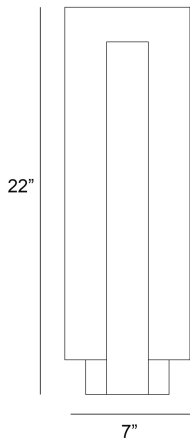

Carta, Carta, outdoor sconce, BK, L

PRODUCT DETAILS

No.	:	45722-011
Product Color	:	Black
Product Material	:	steel+aluminum
Shade / Accent Colour	:	Frosted white
Shade / Accent Material	:	glass
Width	:	7"
Height	:	22"
Overall Height	:	22"
Ext	:	4"
Weight	:	3.7lbs
Shade Width	:	7"
Shade Height	:	20"

LIGHT SOURCE DETAILS

Number of Bulbs	:	1
Light Source	:	LED
Light Source Type	:	LED
Input Voltage	:	120V
Bulb Voltage	:	120V
Socket Type	:	LED
Wattage	:	20W
Total Wattage	:	20W
Delivered Lumens	:	1080lm
Kelvin	:	3000K
CRI	:	90
Bulb Included	:	Yes
Dimmable	:	Yes

OPTIONS AVAILABLE

ITEM NO.	FINISH	SHADE
45722-011	Black	Frosted white

TECHNICAL DETAILS

Light Direction	:	Up
Canopy / Backplate Length	:	4.75"
Canopy / Backplate Height	:	0.75"
Canopy / Backplate Width	:	4.75"
IP Rating	:	54
Location	:	Wet