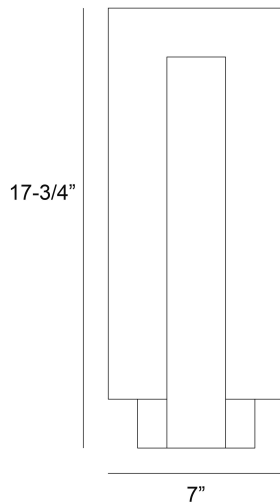

Carta, Carta, outdoor sconce, BK, M

PRODUCT DETAILS

No.	:	45721-014
Product Color	:	Black
Product Material	:	steel+aluminum
Shade / Accent Colour	:	Frosted white
Shade / Accent Material	:	glass
Width	:	7"
Height	:	17.75"
Overall Height	:	17.75"
Ext	:	4"
Weight	:	3.2lbs
Shade Width	:	7"
Shade Height	:	15.75"

LIGHT SOURCE DETAILS

Number of Bulbs	:	1
Light Source	:	LED
Light Source Type	:	LED
Input Voltage	:	120V
Bulb Voltage	:	120V
Socket Type	:	LED
Wattage	:	15W
Total Wattage	:	15W
Delivered Lumens	:	566lm
Kelvin	:	3000K
CRI	:	90
Bulb Included	:	Yes
Dimmable	:	Yes

OPTIONS AVAILABLE

ITEM NO. 45721-014	FINISH Black	SHADE Frosted white
------------------------------	------------------------	-------------------------------

TECHNICAL DETAILS

Light Direction	:	Up
Canopy / Backplate Length	:	4.75"
Canopy / Backplate Height	:	0.75"
Canopy / Backplate Width	:	4.75"
IP Rating	:	54
Location	:	Wet