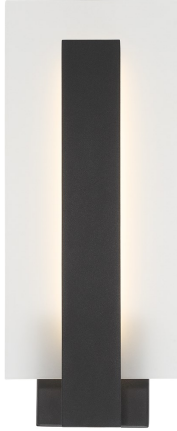

Carta, Carta, outdoor sconce, BK, M

PRODUCT DETAILS

No.	:	45721-014
Product Color	:	Black
Product Material	:	steel+aluminum
Shade / Accent Colour	:	Frosted white
Shade / Accent Material	:	glass
Width	:	7"
Height	:	17.75"
Overall Height	:	17.75"
Ext	:	4"
Weight	:	3.2lbs
Shade Width	:	7"
Shade Height	:	15.75"

LIGHT SOURCE DETAILS

Number of Bulbs	:	1
Light Source	:	LED
Light Source Type	:	LED
Input Voltage	:	120V
Bulb Voltage	:	120V
Socket Type	:	LED
Wattage	:	15W
Total Wattage	:	15W
Delivered Lumens	:	566lm
Kelvin	:	3000K
CRI	:	90
Bulb Included	:	Yes
Dimmable	:	Yes

OPTIONS AVAILABLE

ITEM NO. 45721-014	FINISH Black	SHADE Frosted white
------------------------------	------------------------	-------------------------------

TECHNICAL DETAILS

Light Direction	:	Up
Canopy / Backplate Length	:	4.75"
Canopy / Backplate Height	:	0.75"
Canopy / Backplate Width	:	4.75"
IP Rating	:	54
Location	:	Wet