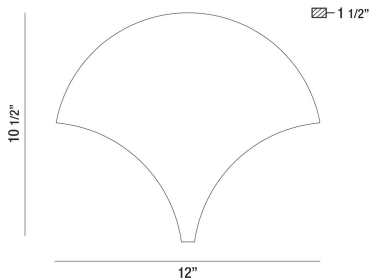

CARLAW, WALL MOUNT

OPTIONS AVAILABLE

ITEM NO.	FINISH	SHADE
35708-018	WHITE	WHITE
35708-025	BLACK	WHITE
35708-032	GOLD	WHITE
35708-049	CHAMPAGNE	WHITE
35708-051	ALUMINUM	WHITE

PRODUCT DETAILS

No.	: 35708-049
Product Color	: CHAMPAGNE
Product Material	: METAL
Shade / Accent Colour	: WHITE
Shade / Accent Material	: ACRYLIC
Width	: 12"
Height	: 10.5"
Ext	: 1.5"
Weight	: 2.9lbs

LIGHT SOURCE DETAILS

Light Source Type	: INTEGRATED LED
Input Voltage	: 120V
Bulb Voltage	: 120V
Total Wattage	: 10W
Initial Lumens	: 850lm
Kelvin	: 3000K
CRI	: 90+
Dimmable	: Yes

TECHNICAL DETAILS

Canopy / Backplate Length	: 12"
Canopy / Backplate Width	: 10.44"
Mounting	: Up or Down
Location	: DRY
Approval	: 