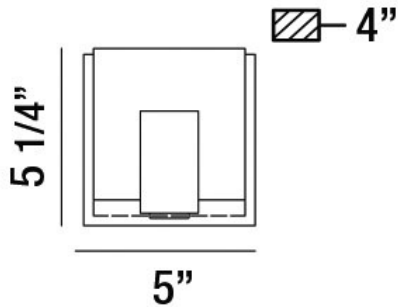

CANMORE, 1-LIGHT LED WALL SCONCE

OPTIONS AVAILABLE

ITEM NO.	FINISH	SHADE
34142-011	CHROME	FROSTED
34142-029	BLACK	FROSTED

PRODUCT DETAILS

No.	:	34142-011
Product Color	:	CHROME
Product Material	:	METAL
Shade / Accent Colour	:	FROSTED
Shade / Accent Material	:	ACRYLIC
Width	:	5.25"
Height	:	5.25"
Ext	:	4"
Weight	:	1.4lbs

LIGHT SOURCE DETAILS

Light Source Type	:	INTEGRATED LED
Input Voltage	:	120V
Bulb Voltage	:	120V
Total Wattage	:	8W
Delivered Lumens	:	450lm
Kelvin	:	3000K
CRI	:	90+
Dimmable	:	Yes

TECHNICAL DETAILS

Canopy / Backplate Length	:	5"
Canopy / Backplate Height	:	1.25"
Canopy / Backplate Width	:	5"
Location	:	DAMP
Approval	:	