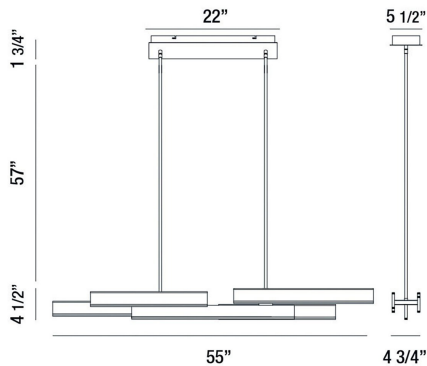

PROJECT INFORMATION

Job Name: Date: Type:

Comments: