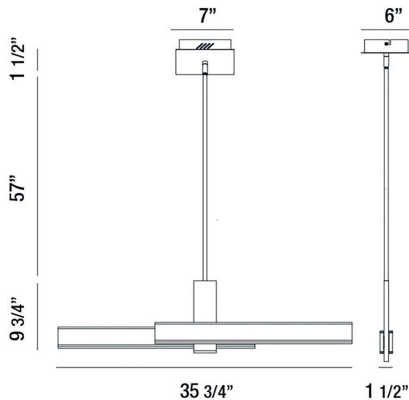

PROJECT INFORMATION

Job Name: Date: Type:

Comments: