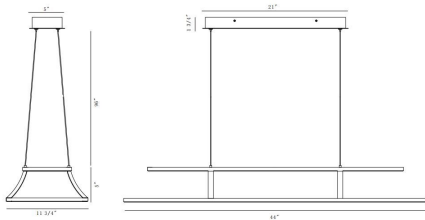

CADOUX, 1-LIGHT CHANDELIER

PRODUCT DETAILS

No.	:	43877-027
Product Color	:	COFFEE GOLD
Length	:	44"
Width	:	11.75"
Height	:	5"

LIGHT SOURCE DETAILS

Light Source Type	:	INTEGRATED LED
Input Voltage	:	120V
Bulb Voltage	:	24V
Socket Type	:	LED
Total Wattage	:	93W
Delivered Lumens	:	2720lm
Kelvin	:	3000K
CRI	:	90+
Dimmable	:	Yes

OPTIONS AVAILABLE

ITEM NO.	FINISH	SHADE
43877-010	MATTE BLACK	
43877-027	COFFEE GOLD	

TECHNICAL DETAILS

Hanging Support Type	:	WIRE
Hanging Support Length	:	96"
Canopy / Backplate Length	:	21"
Canopy / Backplate Height	:	1.75"
Canopy / Backplate Width	:	5"
Location	:	DRY
Title 24	:	Yes