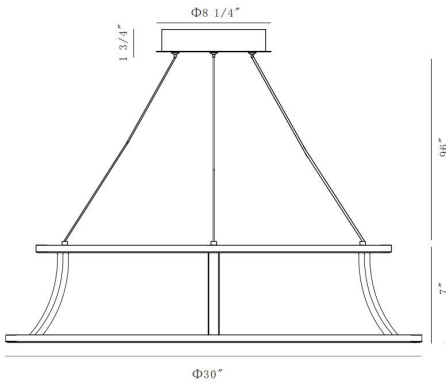

### PRODUCT DETAILS

No.	:	43886-012
Product Color	:	MATTE BLACK
Diameter	:	30"
Height	:	7"

### TECHNICAL DETAILS

Hanging Support Type	:	WIRE
Hanging Support Length	:	180"
Canopy / Backplate Height	:	1.75"
Canopy / Backplate Dia.	:	8.25"
Location	:	DRY
Title 24	:	Yes