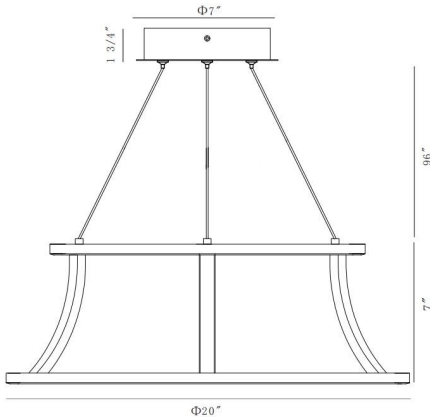

CADOUX, LED SMALL CHANDELIER

PRODUCT DETAILS

No.	:	43885-015
Product Color	:	MATTE BLACK
Diameter	:	20"
Height	:	7"

LIGHT SOURCE DETAILS

Light Source Type	:	INTEGRATED LED
Input Voltage	:	120V
Bulb Voltage	:	24V
Socket Type	:	LED
Total Wattage	:	54W
Delivered Lumens	:	1490lm
Kelvin	:	3000K
CRI	:	90+
Dimmable	:	Yes

OPTIONS AVAILABLE

ITEM NO.	FINISH	SHADE
43885-015	MATTE BLACK	
43885-022	COFFEE GOLD	

TECHNICAL DETAILS

Hanging Support Type	:	WIRE
Hanging Support Length	:	96"
Canopy / Backplate Height	:	1.75"
Canopy / Backplate Dia.	:	7"
Location	:	DRY
Title 24	:	Yes