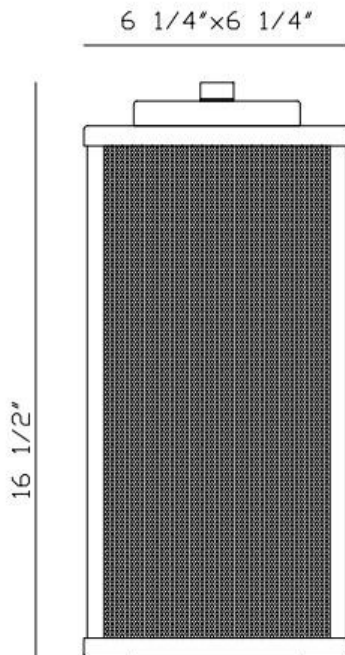

TECHNICAL DETAILS

Driver	:	ES
Location	:	WET
Approval	:	

PROJECT INFORMATION

Job Name: Date: Type:

Comments:

ø3 1/4"