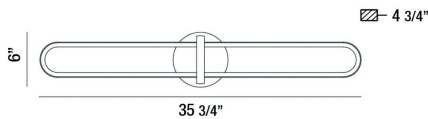

BOTTON, 36" WALL SCONCE

OPTIONS AVAILABLE

ITEM NO.	FINISH	SHADE
37041-014	MATTE BLACK	
37041-021	SATIN GOLD	

PRODUCT DETAILS

No.	:	37041-014
Product Color	:	MATTE BLACK
Product Material	:	METAL
Shade / Accent Material	:	ACRYLIC
Width	:	35.75"
Height	:	6"
Ext	:	4.75"
Weight	:	3.1lbs

LIGHT SOURCE DETAILS

Light Source Type	:	INTEGRATED LED
Input Voltage	:	120V
Bulb Voltage	:	120V
Socket Type	:	LED
Total Wattage	:	27W
Delivered Lumens	:	1400lm
Kelvin	:	3000K
CRI	:	90
Dimmable	:	Yes

TECHNICAL DETAILS

Canopy / Backplate Height	:	1.5"
Canopy / Backplate Dia.	:	6"
Location	:	DAMP
Approval	:	
Title 24	:	Yes

PROJECT INFORMATION

Job Name: Date: Type:

Comments: