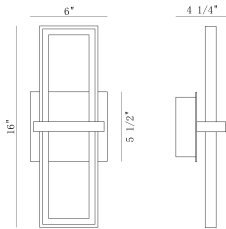

BORDO, BORDO, OUTDOOR WC, BLK, S

PRODUCT DETAILS

No.	:	45725-012
Product Color	:	Black
Product Material	:	Steel+Alu
Shade / Accent Colour	:	Frosted white
Shade / Accent Material	:	Acrylic
Length	:	6"
Height	:	16"
Overall Height	:	16"
Ext	:	4.25"
Weight	:	2.7lbs

OPTIONS AVAILABLE

ITEM NO.	FINISH	SHADE
45725-012	Black	Frosted white

TECHNICAL DETAILS

Light Direction	:	Up and Down
Canopy / Backplate Length	:	6"
Canopy / Backplate Height	:	1.5"
Canopy / Backplate Width	:	5.5"
Driver	:	Yes
IP Rating	:	44
Location	:	Wet