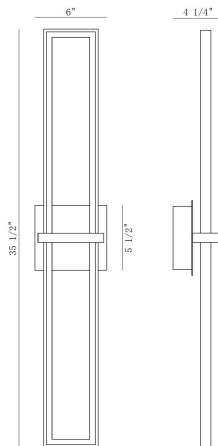

BORDO, BORDO, OUTDOOR WC, BLK, L

PRODUCT DETAILS

No.	:	45724-015
Product Color	:	Black
Product Material	:	Steel+Alu
Shade / Accent Colour	:	Frosted white
Shade / Accent Material	:	Acrylic
Length	:	6"
Height	:	35.5"
Overall Height	:	35.5"
Ext	:	4.25"
Weight	:	4lbs

LIGHT SOURCE DETAILS

Number of Bulbs	:	1
Light Source	:	LED
Light Source Type	:	LED
Input Voltage	:	120V
Bulb Voltage	:	36V
Socket Type	:	LED
Wattage	:	36W
Total Wattage	:	40W
Delivered Lumens	:	1514lm
Kelvin	:	3000K
CRI	:	90
Bulb Included	:	Yes
Dimmable	:	Yes

OPTIONS AVAILABLE

ITEM NO.	FINISH	SHADE
45724-015	Black	Frosted white

TECHNICAL DETAILS

Light Direction	:	Up and Down
Canopy / Backplate Length	:	6"
Canopy / Backplate Height	:	1.5"
Canopy / Backplate Width	:	5.5"
Driver	:	Yes
IP Rating	:	44
Location	:	Wet