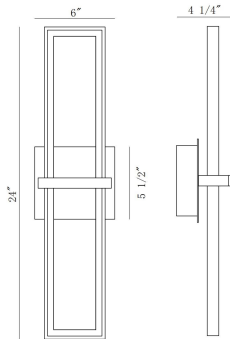

### PRODUCT DETAILS

No.	:	45723-018
Product Color	:	Black
Product Material	:	Steel+Alu
Shade / Accent Colour	:	Frosted white
Shade / Accent Material	:	Acrylic
Length	:	6"
Height	:	24"
Overall Height	:	24"
Ext	:	4.25"
Weight	:	3.2lbs

### TECHNICAL DETAILS

Light Direction	:	Up and Down
Canopy / Backplate Length	:	6"
Canopy / Backplate Height	:	1.5"
Canopy / Backplate Width	:	5.5"
Driver	:	Yes
IP Rating	:	44
Location	:	Wet