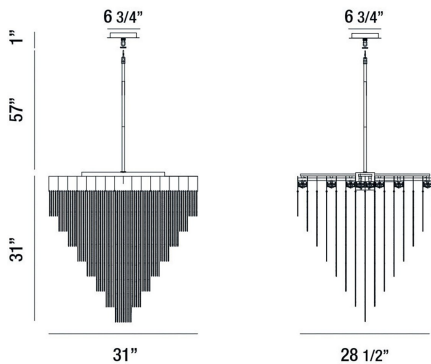

BLOOMFIELD, 18-LIGHT OVAL LED CHANDELIER

PRODUCT DETAILS

No.	:	37095-029
Product Color	:	BLACK
Product Material	:	METAL
Shade / Accent Material	:	~
Length	:	31"
Width	:	28.5"
Height	:	31"
Overall Height	:	89"
Weight	:	32.1lbs

LIGHT SOURCE DETAILS

Light Source Type	:	INTEGRATED LED
Input Voltage	:	120V
Bulb Voltage	:	120V
Socket Type	:	LED
Total Wattage	:	81W
Delivered Lumens	:	2100lm
Kelvin	:	3000K
CRI	:	90+
Dimmable	:	Yes

OPTIONS AVAILABLE

ITEM NO.	FINISH	SHADE
37095-017	ANTIQUÉ BRUSH GOLD	
37095-029	BLACK	

TECHNICAL DETAILS

Hanging Support Type	:	ROD
Hanging Support Length	:	57"
Rods Included	:	3"+6"+12"+18"+18"
Canopy / Backplate Length	:	6.75"
Canopy / Backplate Height	:	1"
Canopy / Backplate Width	:	6.75"
Location	:	DRY
Approval	:	
Title 24	:	Yes