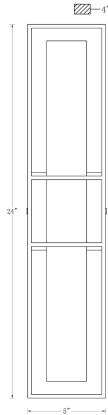

BLAKLEY, 24IN INTEGRATED LED OUTDOOR WALL SCONCE

OPTIONS AVAILABLE

ITEM NO.	FINISH	SHADE
46838-018	MATTE BLACK	WHITE
46838-025	MATTE GOLD	WHITE

PRODUCT DETAILS

No.	:	46838-018
Product Color	:	MATTE BLACK
Product Material	:	METAL
Shade / Accent Colour	:	WHITE
Shade / Accent Material	:	ALABASTER
Length	:	5"
Width	:	5"
Height	:	24"
Overall Height	:	5"
Ext	:	4"
Weight	:	6.3LBS
Shade Length	:	13.25"
Shade Width	:	2.5"
Shade Height	:	1.25"

LIGHT SOURCE DETAILS

Number of Bulbs	:	1 / 1
Light Source	:	LED / LED
Light Source Type	:	LED / INTEGRATED LED
Input Voltage	:	/ V
Bulb Voltage	:	120 / 120V
Socket Type	:	/ INTEGRATED
Wattage	:	20 / 20W
Total Wattage	:	20 / 20W
Delivered Lumens	:	734 / 734LM
Kelvin	:	3000 / 3000K
CRI	:	90 / 90
Bulb Included	:	YES / YES
Dimmable	:	YES / YES

TECHNICAL DETAILS

Hanging Support Type	:	J-BOX
Canopy / Backplate Length	:	5"
Canopy / Backplate Height	:	5"
Canopy / Backplate Width	:	0.75"
IP Rating	:	IP44
Location	:	WET
Beam Angle	:	360

PROJECT INFORMATION